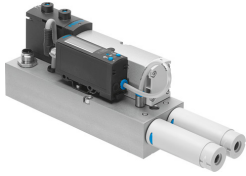

Vacuum block VABF-S4-1-V2B1-C-VH-20

Part number: 571425

FESTO

Data sheet

Feature	Value
Nominal size, Laval nozzle	2 mm
Short type code	VABF
Silencer design	Open
Reverse polarity protection	For all electrical connections
Mounting position	optional
Ejector characteristic	High vacuum Standard
Manual override	Detenting Non-detenting Covered
Integrated function	Electric ejector pulse valve Flow control Electric on-off valve Air saving function, electrical Check valve Open silencer Vacuum switch
Design	Non-modular
Short circuit current rating	yes
Measured variable	Relative pressure
Measuring principle	Piezoresistive
Switching function	Threshold value comparator
Symbol	00995768
Valve function	5/3-way, pressurised
Switching element function	N/O contact
Setting range hysteresis	-0.9 bar ... 0 bar
Setting range threshold value	-0.999 bar ... 0 bar
Operating pressure	4 bar ... 8 bar
Nominal operating pressure	6 bar
Operational voltage range DC	21.6 V ... 26.4 V
Inductive protective circuit	Adapted to MZ, MY, ME coils
No-load supply current	50 mA ... 150 mA
Max. output current	50 mA
Duty cycle	100%
Voltage drop	≤1.5 V
Characteristic coil data	24 V DC: 1.3 W
Overload protection	Available