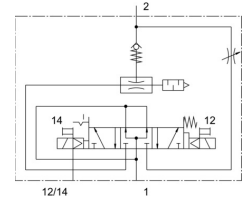

Vacuum block VABF-S4-1-V2B1-C-VH-20

Part number: 571425

FESTO

Data sheet

Feature	Value
Nominal size, Laval nozzle	2 mm
Short type code	VABF
Silencer design	Open
Reverse polarity protection	For all electrical connections
Mounting position	optional
Ejector characteristic	High vacuum Standard
Manual override	Detenting Non-detenting Covered
Integrated function	Electric ejector pulse valve Flow control Electric on-off valve Air saving function, electrical Check valve Open silencer Vacuum switch
Design	Non-modular
Short circuit current rating	yes
Measured variable	Relative pressure
Measuring principle	Piezoresistive
Switching function	Threshold value comparator
Symbol	00995768
Valve function	5/3-way, pressurised
Switching element function	N/O contact
Setting range hysteresis	-0.9 bar ... 0 bar
Setting range threshold value	-0.999 bar ... 0 bar
Operating pressure	4 bar ... 8 bar
Nominal operating pressure	6 bar
Operational voltage range DC	21.6 V ... 26.4 V
Inductive protective circuit	Adapted to MZ, MY, ME coils
No-load supply current	50 mA ... 150 mA
Max. output current	50 mA
Duty cycle	100%
Voltage drop	≤1.5 V
Characteristic coil data	24 V DC: 1.3 W
Overload protection	Available